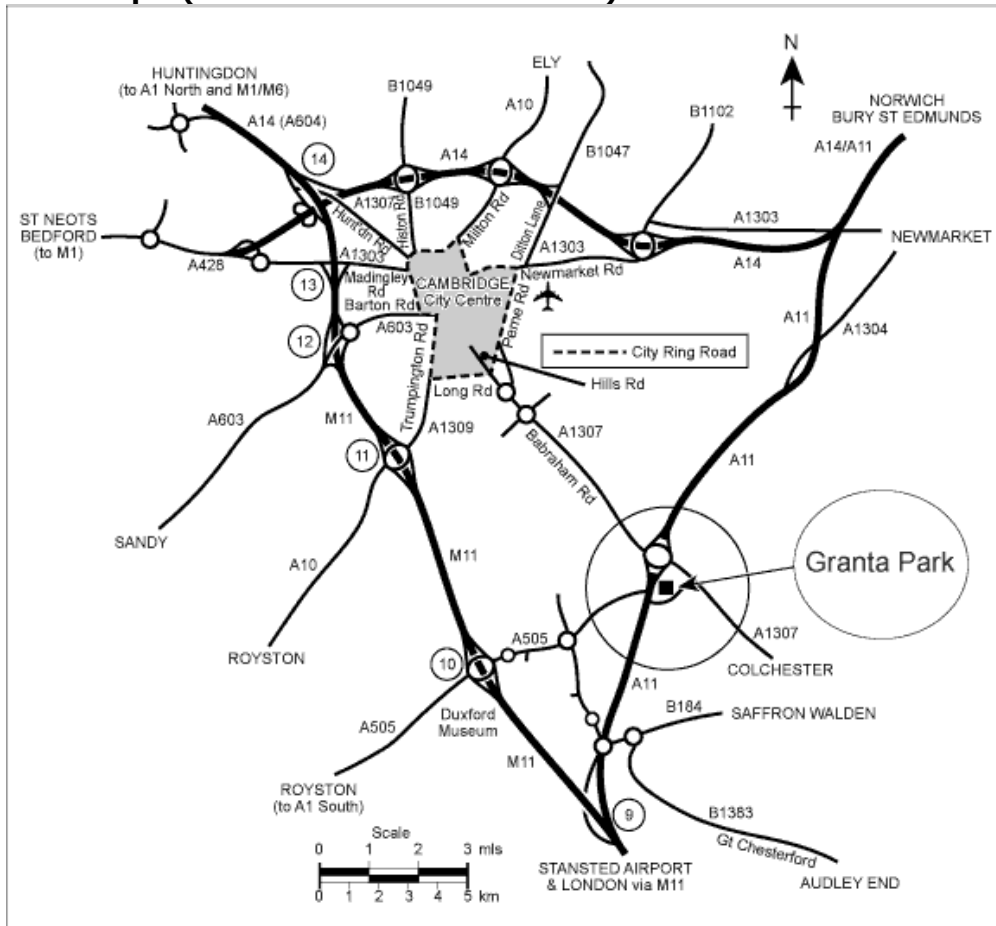

From the West (via Sandy) on the A603

Join the M11 at Junction 12 and leave at Junction 10, taking the A505.

From the East on the A14

Take the A11.

From the South via the A1 (West London)

Leave the A1 at the A6141 exit for Baldock and take the A505.

By Rail

Cambridge (many connections) - approximately 10 miles/16 km from Abington)

Audley End (London - Liverpool Street) - approximately 10 miles/16 km from Abington)

Whittlesford - approximately 3 miles/5 km) from Granta Park. All London trains that serve Audley End call at Whittlesford.

Arriving by Air

Airports:

London Stansted 21 miles/34 km

London Luton 39 miles/63km

London City 49 miles/79km

London Heathrow 80 miles/130 km

London Gatwick 95 miles/150 km

London Stansted is highly recommended to visitors from Europe. It is 30 minutes by car from TWI and has direct connections with many European cities.

Gatwick: Coach to Cambridge or train to London Victoria, Underground to Liverpool St, train to Audley End or Cambridge.

Cambridge: Taxi to TWI.

Area map - (see detailed location below)

Local map

Site location