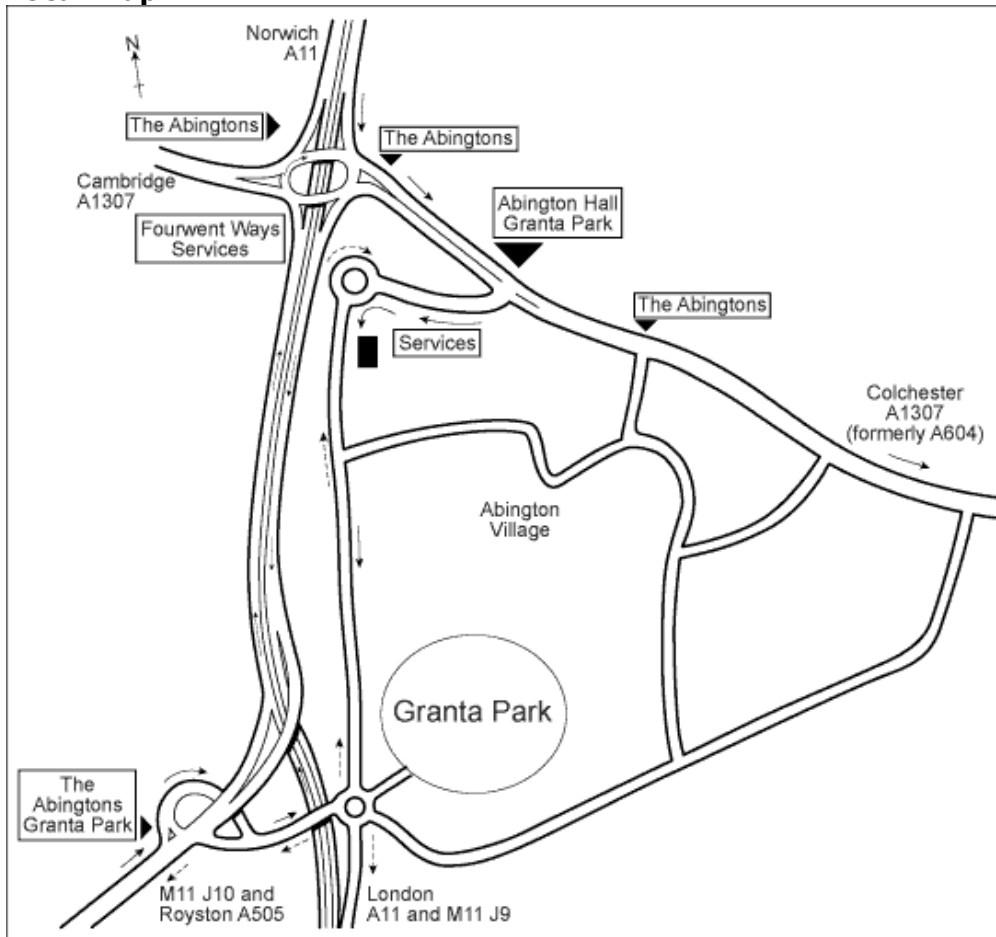

From the West (via Sandy) on the A603

Join the M11 at Junction 12 and leave at Junction 10, taking the A505.

From the East on the A14

Take the A11.

From the South via the A1 (West London)

Leave the A1 at the A6141 exit for Baldock and take the A505.

By Rail

Cambridge (many connections) - approximately 10 miles/16 km from Abington)

Audley End (London - Liverpool Street) - approximately 10 miles/16 km from Abington)

Whittlesford - approximately 3 miles/5 km) from Granta Park. All London trains that serve Audley End call at Whittlesford.

Arriving by Air

Airports:

London Stansted 21 miles/34 km

London Luton 39 miles/63km

London City 49 miles/79km

London Heathrow 80 miles/130 km

London Gatwick 95 miles/150 km

London Stansted is highly recommended to visitors from Europe. It is 30 minutes by car from TWI and has direct connections with many European cities.

Gatwick: Coach to Cambridge or train to London Victoria, Underground to Liverpool St, train to Audley End or Cambridge.

Cambridge: Taxi to TWI.

Area map - (see detailed location below)

Local map

Site location